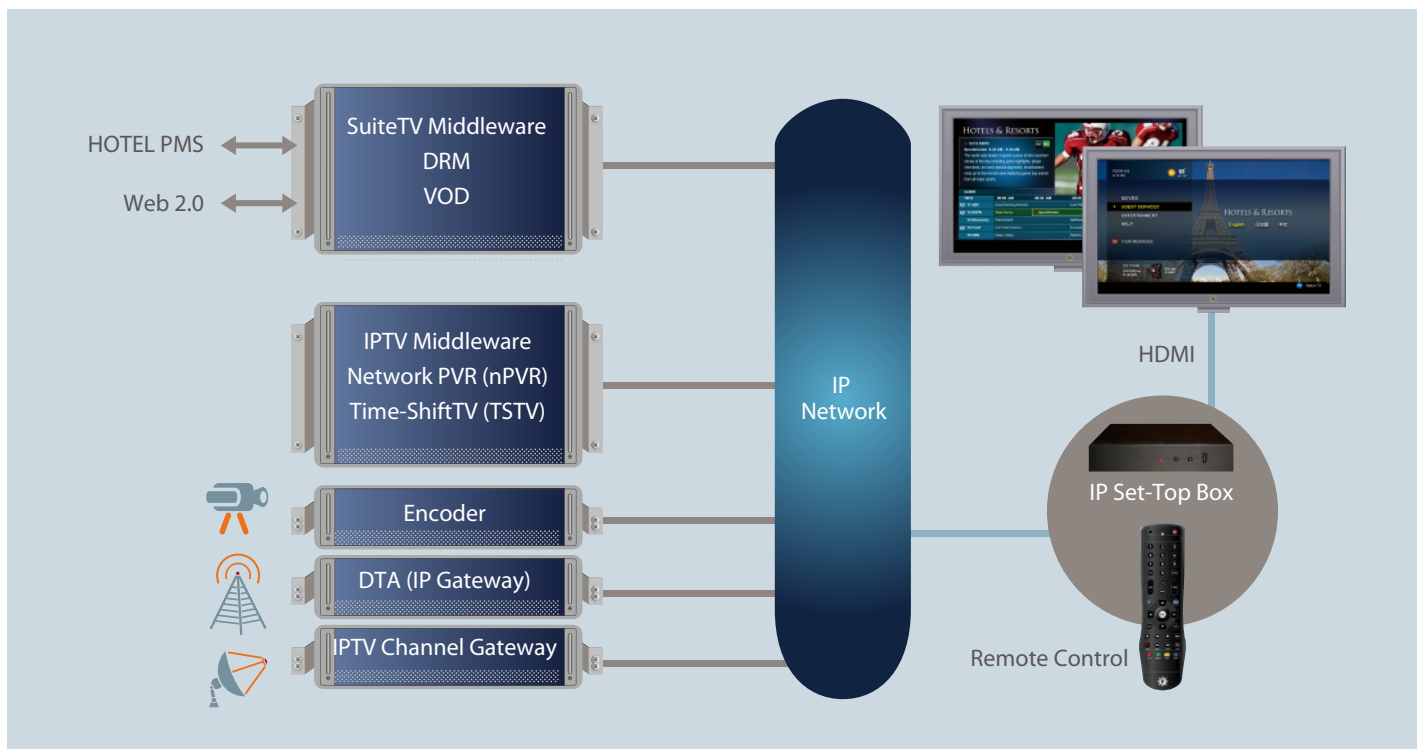

SuiteTV Feature Highlights

TV Channels

- IP-based Digital TV programming
- Simultaneous HD & SD support
- MPEG1/2/4 & H.264 support in SD and HD
- Electronic Program Guide (EPG)
- Network Personal Video Recording (nPVR)
- Time-Shift TV (TSTV) channels

Video-On-Demand

- Interactive playback with trick play
- Simultaneous HD & SD support
- MPEG1/2/4 & H.264 support in SD and HD
- Bookmark & resume functionality
- Movie packages (Day Pass)
- Digital Rights Management (DRM)

User Interface

- Hotel branding & information
- Customizable CSS-based TV interface
- Barker channel
- Multiple language support
- Digital art & music moods

- Parental control
- Integrated remote control
- Folio Review & express checkout
- Guest & group messages
- Games On-Demand
- Music Video On-Demand
- Weather forecasts
- News highlights
- Flight schedules
- Guest survey
- Seamless HSIA integration

System Management

- PMS integration
- Remote system management
- Automatic monitoring & reporting
- Reliable, fault-tolerant and scalable systems
- Banner & video advertisements
- Housekeeping support
- Customization tools for hotel services